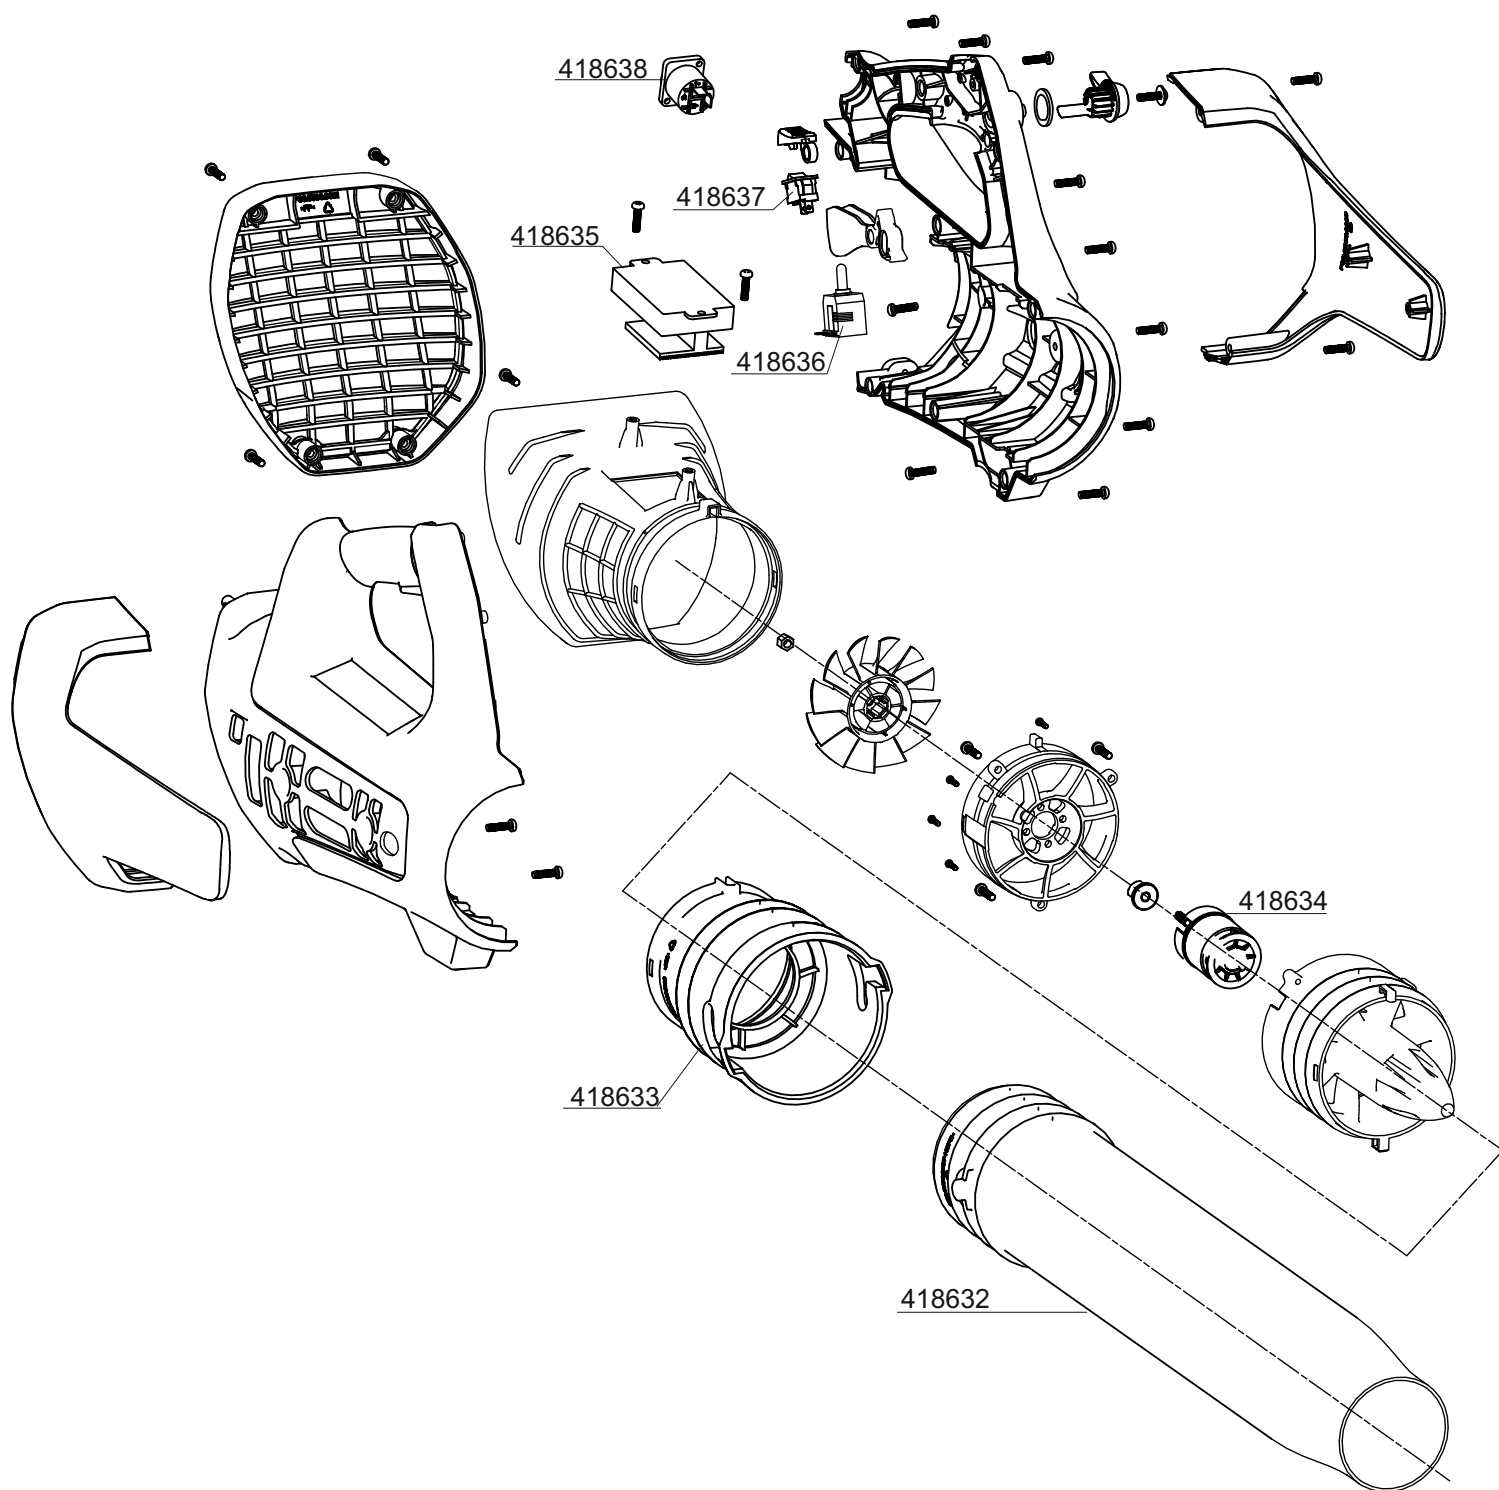

AKKU-LAUBBLÄSER LB 4250

Art.-Nr.127507

AL-KO

a	b	c	d	e	f
---	---	---	---	---	---