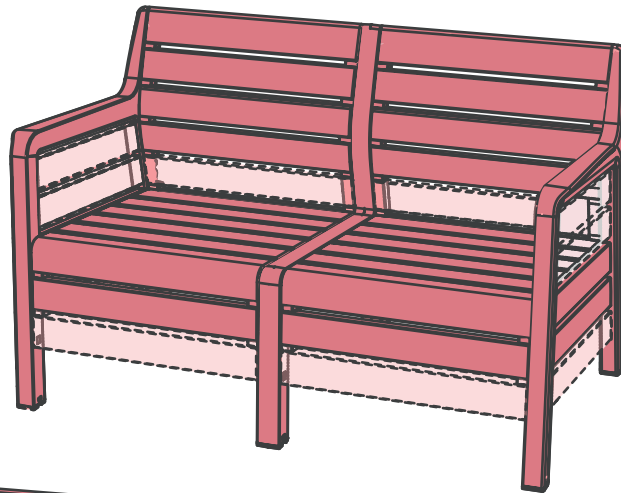

## CHAIR & SOFA

"REZOLITH CHAIR & SOFA" V0.3 / 570431

**ALLIBERT** 

Ericssonstraat 17 | 5121 MK Rijen | The Netherlands | [WWW.ALLIBERT-OUTDOOR.COM](http://WWW.ALLIBERT-OUTDOOR.COM)

NEN 581

442142

442142.442142