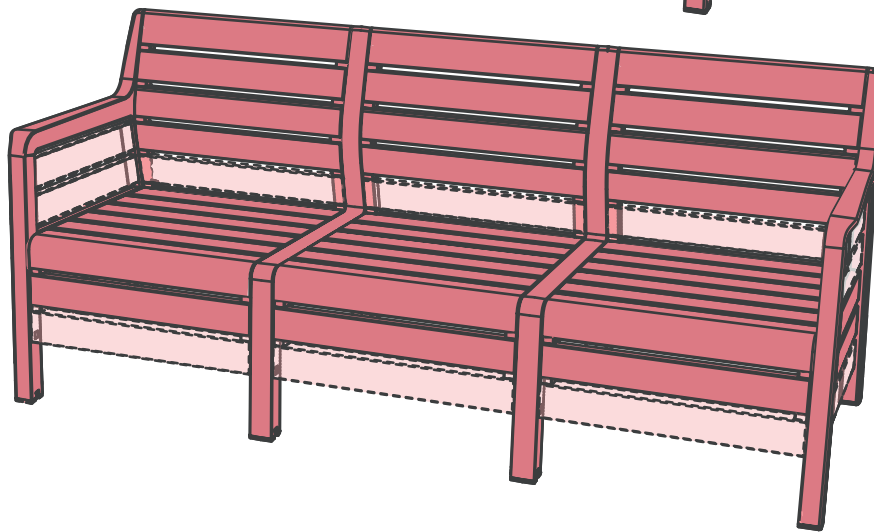

## CHAIR & SOFA

"REZOLITH CHAIR & SOFA" V0.3 / 570431

**ALLIBERT** 

Ericssonstraat 17 | 5121 MK Rijen | The Netherlands | [WWW.ALLIBERT-OUTDOOR.COM](http://WWW.ALLIBERT-OUTDOOR.COM)

NEN 581

442142

442142.442142