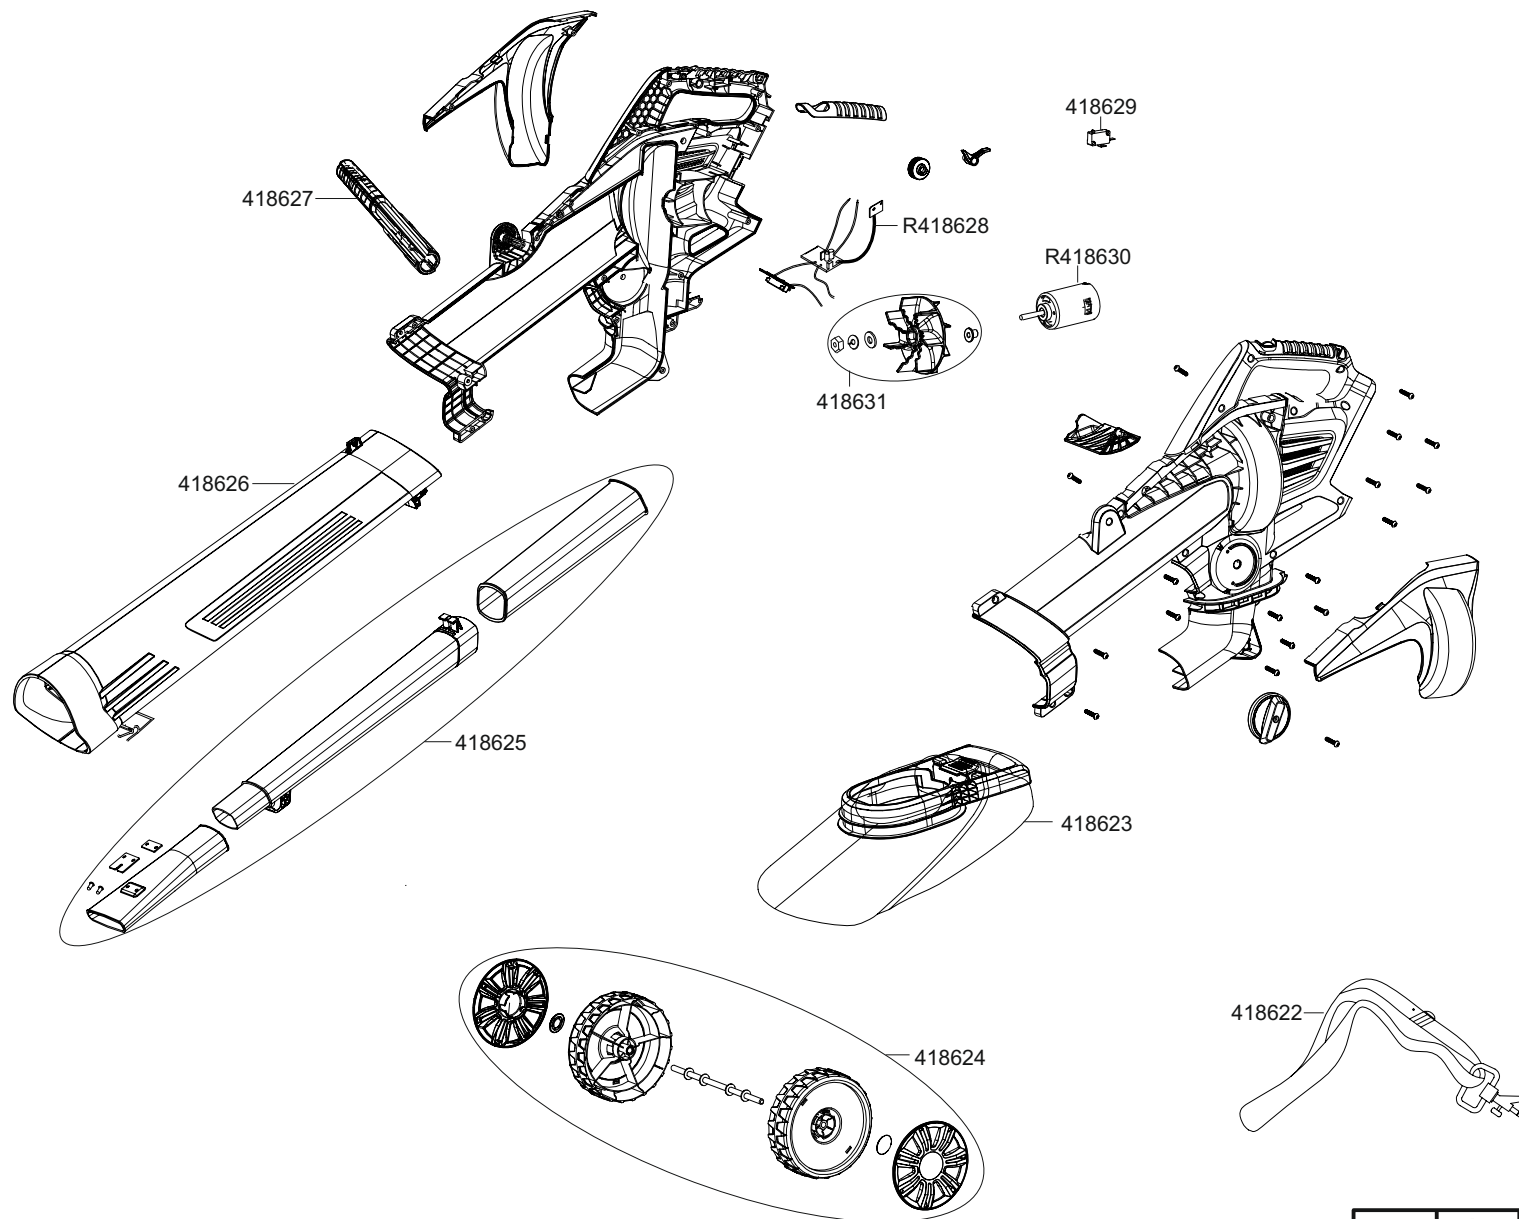

# AKKU-LAUBBLÄSER LBV 4090 ENERGY

ART.-NR. 113662

E13662

a	b	c	d	e	f
---	---	---	---	---	---