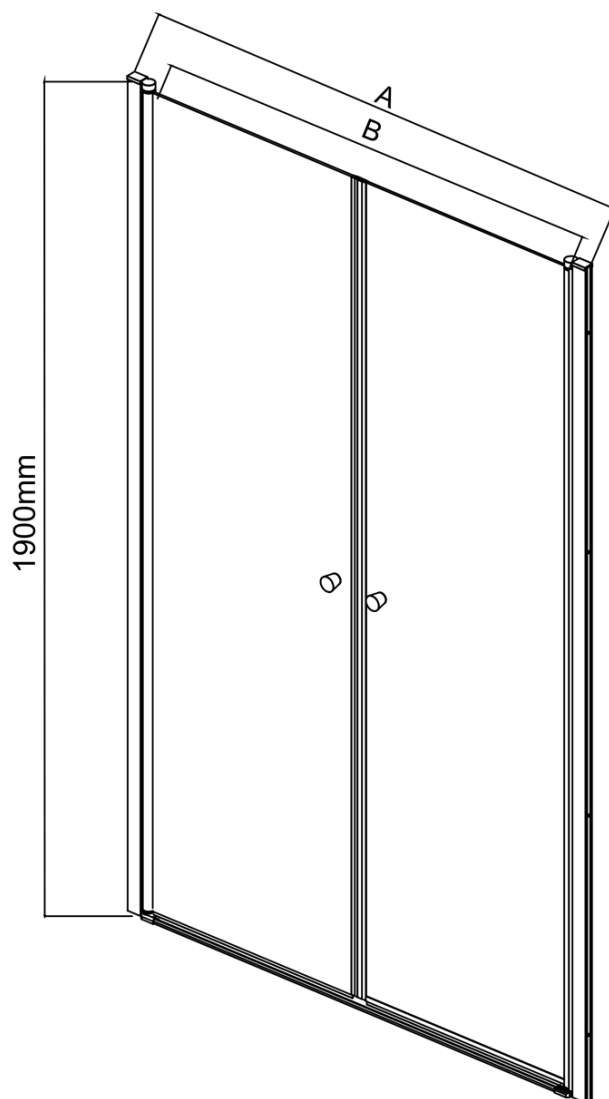

Product list

Order code: **PT082**

PILOT pivot shower doors double-wing 800mm

	PT082	PT092	PT102
A	780-820mm	880-920mm	980-1020mm
B	690	790	890