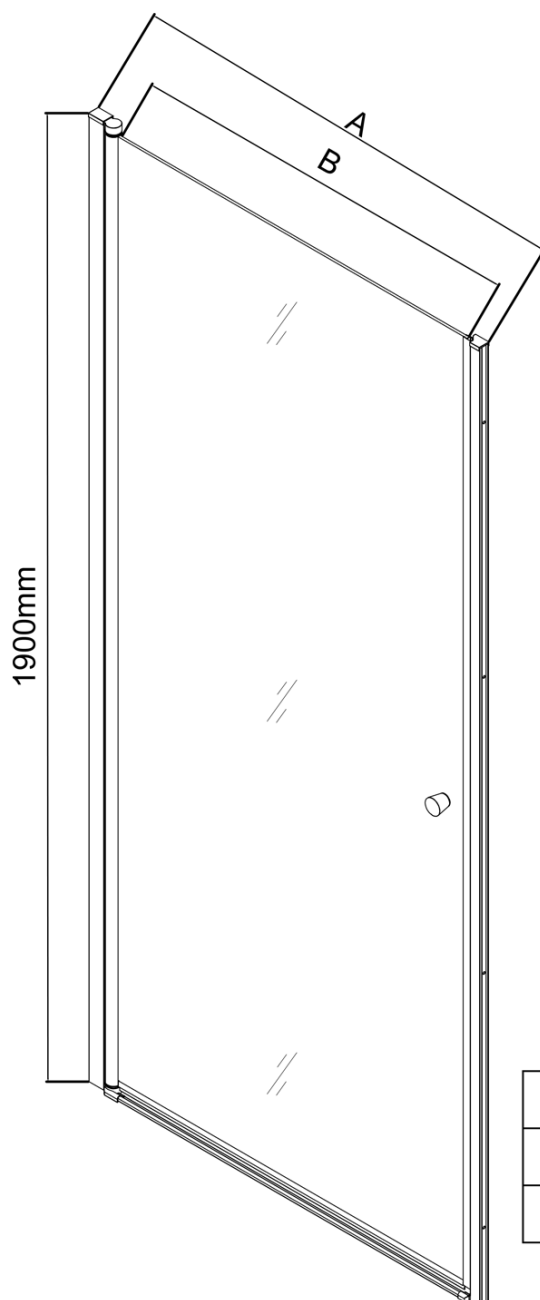

Product list

Order code: **PT080**

PILOT pivot shower doors 800mm

	PT070	PT080	PT090
A	680-710mm	780-810mm	880-910mm
B	610	710	810